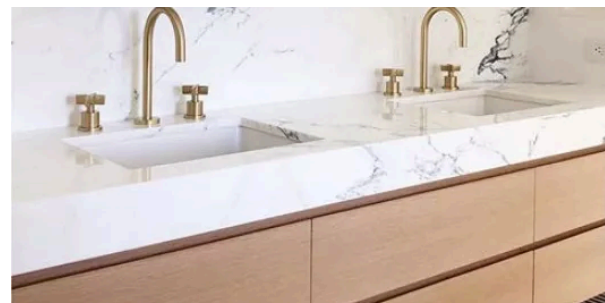

Stair Rail

Fireplace Surround

Interior Door Hardware: Kwikset Lisbon

Wall & Trim Paint Color

White Oak wood floors, wide plank, Stain color to be determined on site

KITCHEN + LAUNDRY

KITCHEN

Kitchen Inspiration: White Oak with countertop running up as backsplash

Faucet & Sink Style

Cabinet: White Oak

Countertop:
White Quartz

Toilet

Vanity Cabinet Style

MASTER BATH

Bathroom Inspiration -- Top: Vanity Style, Bottom: Thick Countertops

White Oak Cabinets

Countertop:
Pure White
Quartz

Mirror, Faucet, & Sink style

Shower Walls: Moroccan Zellige

Tumbled Dolomite Marble
2x2 Shower Floor

Floors: Calacatta Select M

Shower Trim

Tub & Faucet

Toilet