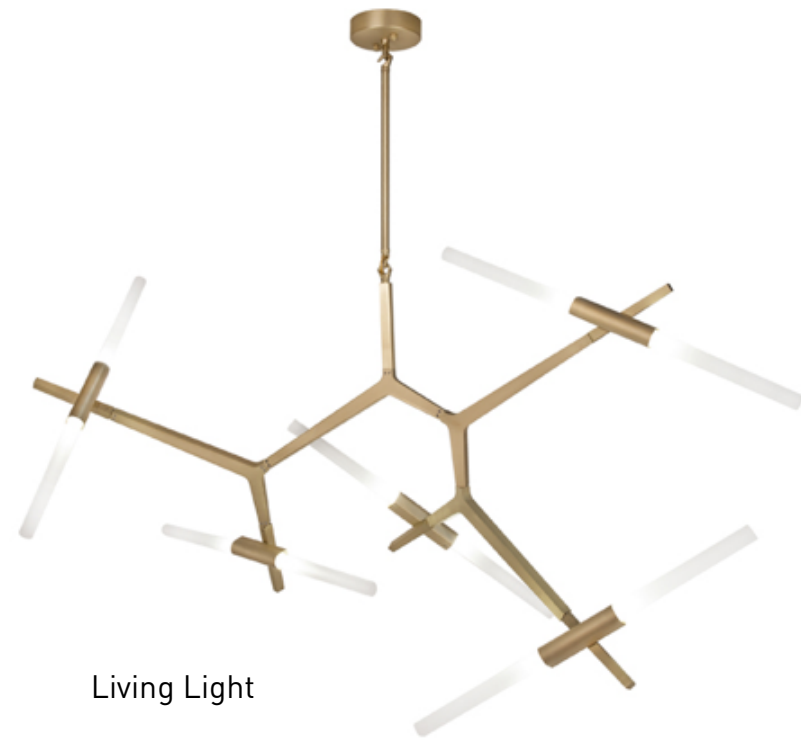

INTERIOR DESIGN CONCEPT

116 Reveille

NATALIYA BORENER
interiors

EXTERIOR SELECTIONS

Exterior Rendering

Garage Door

Exterior Color

Outdoor Fan Style

Gas Lanterns

Front Door Style

INTERIOR CONCEPT

Living Light

Floating white oak bench with shiplap and hooks

Interior Door Style: 1 Panel

Vent Hood Style

Entry Light

Stair Rail

Fireplace Surround

Interior Door Hardware: Kwikset Lisbon

Wall & Trim Paint Color

White Oak wood floors, wide plank, Stain color to be determined on site

KITCHEN + LAUNDRY

KITCHEN

Kitchen Inspiration: White Oak with countertop running up as backsplash