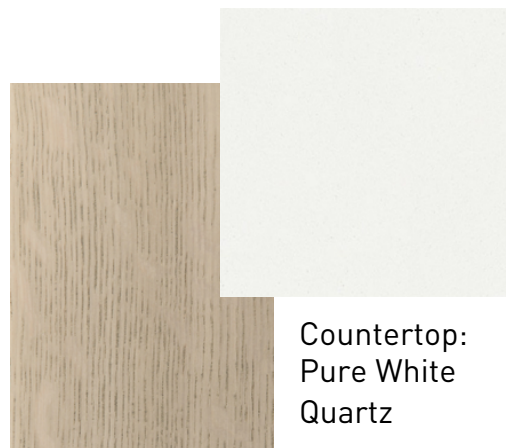

Faucet & Sink Style

Cabinet: White Oak

Countertop:
White Quartz

Toilet

Vanity Cabinet Style

MASTER BATH

Bathroom Inspiration -- Top: Vanity Style, Bottom: Thick Countertops

White Oak Cabinets