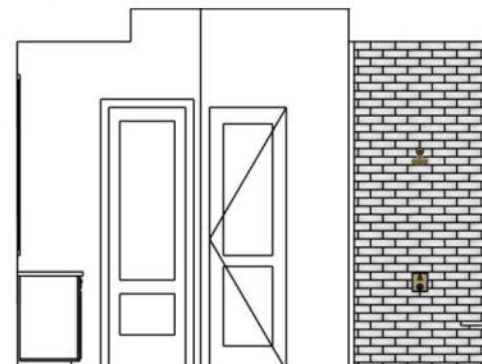

NOTES:

Vanity Countertop and backsplash, shower bench top/seat – White Pearl Quartzite 152139, , supplied by AG&M Spicewood

SHOWER NICHE TO BE W48"XH18 (MATCH WIDTH OF WINDOW ABOVE) BOTTOM OF NICHE TO BE APPROX. 48" AFF, CENTERED ON WALL