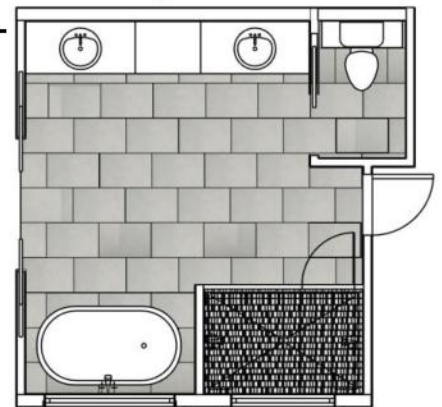

Vanity backsplash and countertop – White Pearl Quartzite – 132139, supplied by AG&M Spicewood

Shower Niche Placement

SHOWER NICHE TO BE W12"XH24", WITH GLASS SHELF IN THE MIDDLE, BOTTOM OF NICHE TO BE APPROX. 48" AFF, CENTERED ON WALL

NOTES:

Vanity Countertop and backsplash, shower bench top/seat – White Pearl Quartzite 152139, , supplied by AG&M Spicewood

SHOWER NICHE TO BE W48"XH18 (MATCH WIDTH OF WINDOW ABOVE) BOTTOM OF NICHE TO BE APPROX. 48" AFF, CENTERED ON WALL