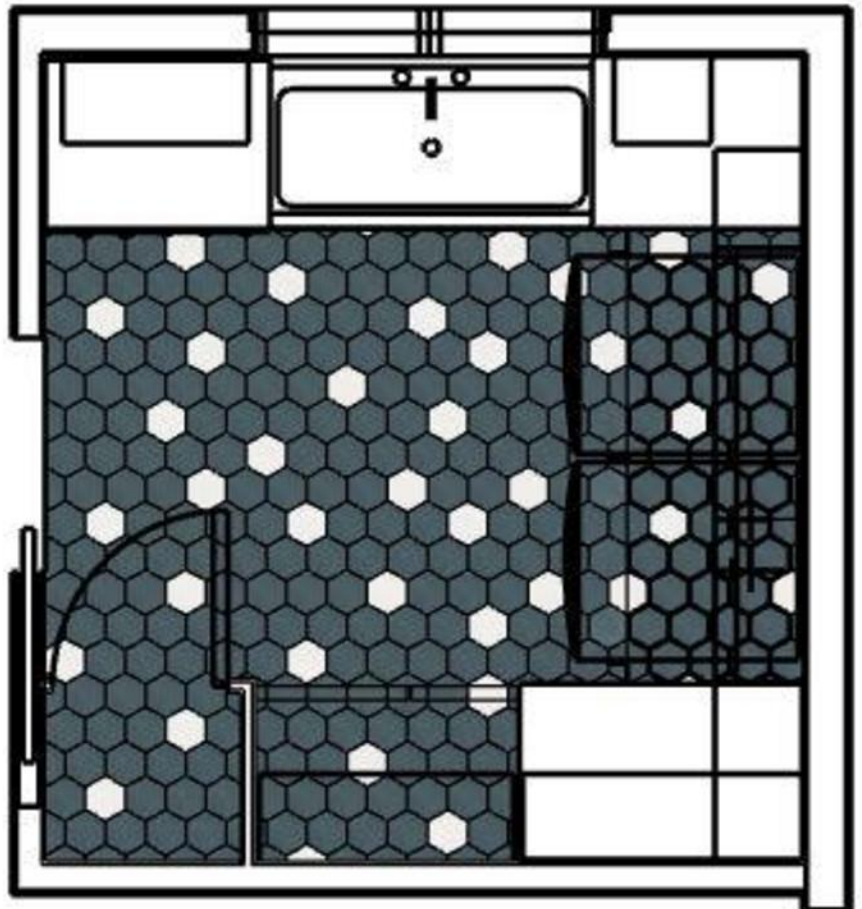

NOTES:

SHOWER NICHE TO BE W12"XH24", WITH GLASS SHELF IN THE MIDDLE, BOTTOM OF NICHE TO BE APPROX. 48" AFF, CENTERED ON WALL. EXTERIOR NICHE EDGES TO BE LINED WITH SCHLUTER. SCHLUTER FINISH AND STYLE TBD.

Vanity backsplash and countertop – White Pearl Quartzite – 132139, supplied by AG&M Spicewood

Shower Niche Placement

SHOWER NICHE TO BE W12"XH24", WITH GLASS SHELF IN THE MIDDLE, BOTTOM OF NICHE TO BE APPROX. 48" AFF, CENTERED ON WALL

Not to Scale

Initial _____ / _____

meredith owen
I N T E R I O R S

512.696.1524

www.meredithoweninteriors.com

CUSTOMER NAME & ADDRESS:

ROCKMOOR / 1801 Rockmoor Ave., Austin, TX 78703

ROOM:

LAUNDRY/UTILITY ROOM

TYPE	SUPPLIER	NAME/ITEM#	SIZE	
A – Floor Tile	ANN SACKS	AS16293-030, Arcilla Ceramic Field Hex - Marino - Pambiche	5.512x6.339x .394	
B – Floor Tile	ANN SACKS	AS16293-025, Arcilla Ceramic Field Hex – White - Pambiche	5.512x6.339x .394	
C – Backsplash and countertops	AG&M, Spicewood	Bianco Vienna Quartz		
NOTES:	Floor Tile Application: RANDOM MATCH, 20% WHITE TO 80% MARINO, Apply floor design approximately as shown			