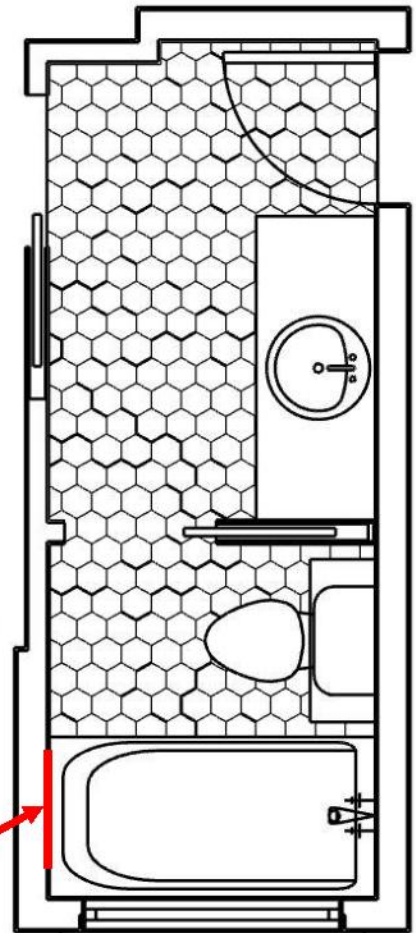

Shower Niche Placement

Not to Scale

Initial _____ / _____