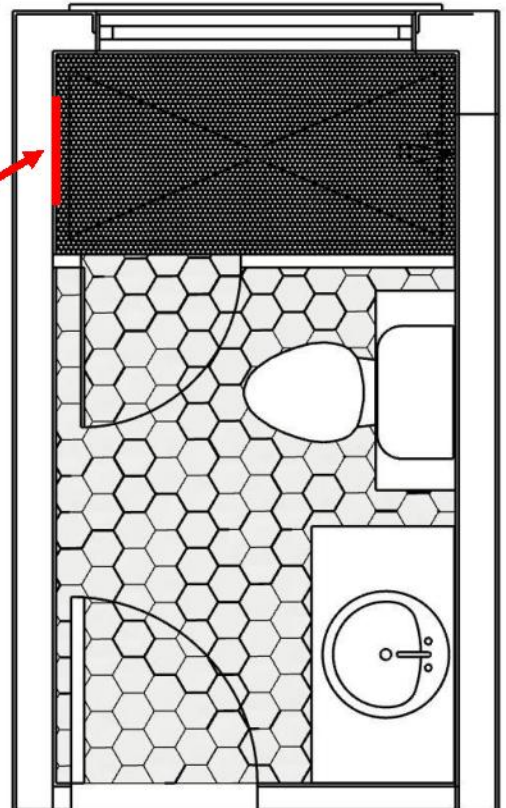

NOTES:

SHOWER NICHE TO BE W12"XH24", WITH GLASS SHELF IN THE MIDDLE, BOTTOM OF NICHE TO BE APPROX. 48" AFF, CENTERED ON WALL. EXTERIOR NICHE EDGES TO BE LINED WITH SCHLUTER. SCHLUTER FINISH AND STYLE TBD.

NOTES:
 Apply floor design as shown
SHOWER NICHE TO BE W12”XH24”, WITH GLASS SHELF IN THE MIDDLE, BOTTOM OF NICHE TO BE APPROX. 48” AFF, CENTERED ON WILL
 Vanity Countertop and backsplash: Bianco Vienna Quartz, Supplied by AG&M Spicewood

Shower Niche Placement

CUSTOMER NAME & ADDRESS:		ROCKMOOR / 1801 Rockmoor Ave., Austin, TX 78703	
ROOM:	Bath 5		
TYPE	SUPPLIER	NAME/ITEM#	SIZE
A – Floor Tile	Ann Sacks	AS18875-008 Pambiche Ceramic Field, Color – White, Design - Lazaretto	5.512x6.339x0.394
B – Shower Walls	Ann Sacks	AS16293-002 Arcilla Blanco Glaze Matte – BRICKLAY APPLICATION, floor to ceiling	5.118x5.118x0.362
C – Shower Floor	Ann Sacks	AS10252-03 Savoy Penny in Ricepaper	Penny Round
D – Shower Niche transition tile – Bullnose Trim (Not pictured)	Ann Sacks	AS16293-014 Arcilla Blanco Matte 1x5 SBN	0.984" x 5.118" x 0.362"
NOTES:		Countertop and backsplash: Bianco Vienna Quartz, supplied by AG&M Spicewood	

SHOWER NICHE TO
BE W12"XH24", WITH
GLASS SHELF IN THE
MIDDLE, BOTTOM OF
NICHE TO BE
APPROX. 48" AFF,
CENTERED ON WALL

Not to Scale

Initial _____ / _____