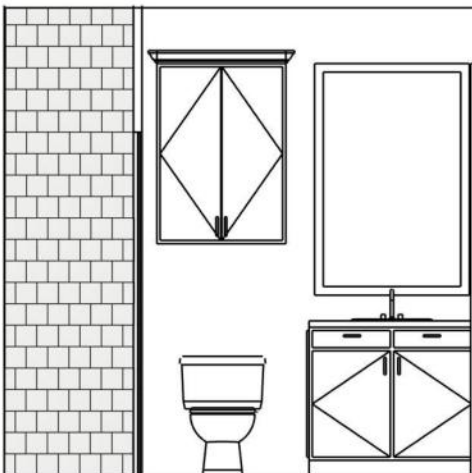

NOTES:

SHOWER NICHE TO BE W12"XH24", WITH GLASS SHELF IN THE MIDDLE, BOTTOM OF NICHE TO BE APPROX. 48" AFF, CENTERED ON WALL. EXTERIOR NICHE EDGES TO BE LINED WITH SCHLUTER. SCHLUTER FINISH AND STYLE TBD.

NOTES: **SHOWER NICHE TO BE W12"XH24", WITH GLASS SHELF IN THE MIDDLE, BOTTOM OF NICHE TO BE APPROX. 48" AFF, CENTERED ON WALL**

Vanity Backsplash and countertop: Bianco Vienna Quartz, supplied by AG&M Spicewood

NOTES:
 Apply floor design as shown
SHOWER NICHE TO BE W12”XH24”, WITH GLASS SHELF IN THE MIDDLE, BOTTOM OF NICHE TO BE APPROX. 48” AFF, CENTERED ON WILL
 Vanity Countertop and backsplash: Bianco Vienna Quartz, Supplied by AG&M Spicewood

SHOWER NICHE TO
BE W12"XH24", WITH
GLASS SHELF IN THE
MIDDLE, BOTTOM OF
NICHE TO BE
APPROX. 48" AFF,
CENTERED ON WALL

Not to Scale

Initial _____ / _____