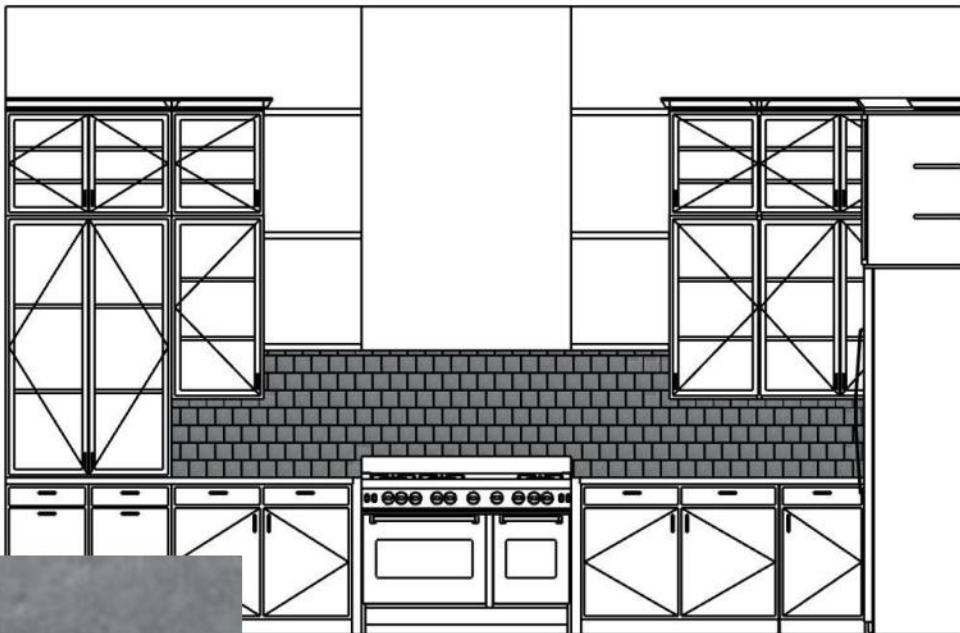

meredith owen
I N T E R I O R S

512.696.1524
www.meredithoweninteriors.com

CUSTOMER NAME & ADDRESS:

ROCKMOOR / 1801 Rockmoor Ave., Austin, TX 78703

ROOM:

KITCHEN – BACKSPLASH TILE

TYPE	SUPPLIER	NAME/ITEM#	SIZE	
A – Backsplash	ANN SACKS	AS13111-06 Idris Terracotta Pearl Grey, Bricklay application	3.937X3.937X.591	
NOTES:	Countertops for kitchen: White Macaubus Quartzite, 344301, supplied by AG&M Spicewood			