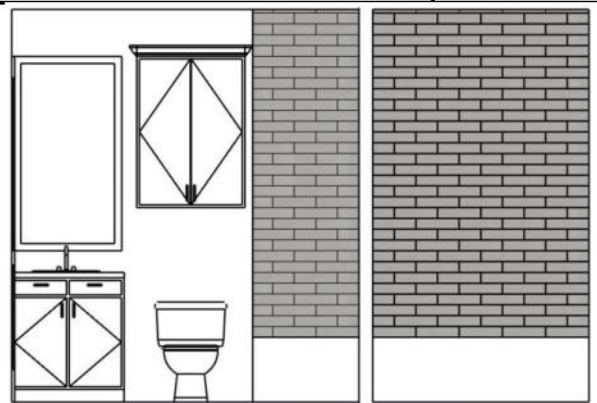

CUSTOMER NAME & ADDRESS: **DONNELL / 14311 River Forest DR**

ROOM: **Bath 4**

TYPE	SUPPLIER	NAME/ITEM#	SIZE
A – Floor Tile	Ann Sacks	AS16293-025 Arcilla Pambiche Ceramic White Hex	5.512x6.339x0.394
B – Floor Tile	Ann Sacks	AS16293-028 Arcilla Pambiche Ceramic Taupe Hex	5.512x6.339x0.394
C – Floor Tile	Ann Sacks	AS16293-026 Arcilla Pambiche Ceramic Grey Hex	5.512x6.339x0.394
D – Shower Wall Tile	Ann Sacks	AS16293-008 Arcilla Ceramic Nublado	3x12
E – Shower Niche Transition tile - Bullnose	Ann Sacks	AS16293-020 Arcilla Nublado Bullnose SBN	1x12 SBN

NOTES:
Apply floor design as shown
SHOWER NICHE TO BE W12”XH24”, WITH GLASS SHELF IN THE MIDDLE, BOTTOM OF NICHE TO BE APPROX. 48” AFF, CENTERED ON WILL
Vanity Countertop and backsplash: Bianco Vienna Quartz, Supplied by AG&M Spicewood