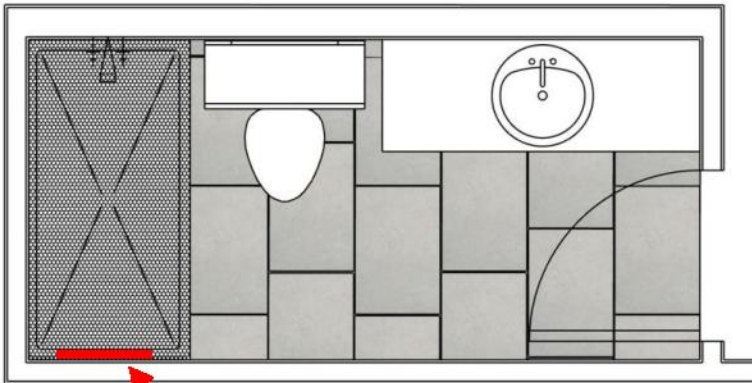

Not to Scale

Initial _____ / _____

CUSTOMER NAME & ADDRESS:

ROCKMOOR / 1801 Rockmoor Ave., Austin, TX 78703

ROOM: **Guest Bathroom/BATH 2 - Downstairs**

TYPE	SUPPLIER	NAME/ITEM#	SIZE
A – Floor Tile	ANN SACKS	AS1577 5 – Adamo Tumbled – STAGGERED JOINT LAY APPLICATION	16x24
B – All Shower Walls	ANN SACKS	AS15775 – Adamo Tumbled – BRICKLAY APPLICATION, Floor to ceiling.	3X9
C – Shower Floor	ANN SACKS	AS18823 – Calacatta Borghini Honed Penny Rounds	

NOTES:

SHOWER NICHE TO BE W12"XH24", WITH GLASS SHELF IN THE MIDDLE, BOTTOM OF NICHE TO BE APPROX. 48" AFF, CENTERED ON WALL. EXTERIOR NICHE EDGES TO BE LINED WITH SCHLUTER. SCHLUTER FINISH AND STYLE TBD.

Vanity backsplash and countertop – White Pearl Quartzite – 132139, supplied by AG&M Spicewood

Shower Niche Placement

SHOWER NICHE TO BE W12"XH24", WITH GLASS SHELF IN THE MIDDLE, BOTTOM OF NICHE TO BE APPROX. 48" AFF, CENTERED ON WALL