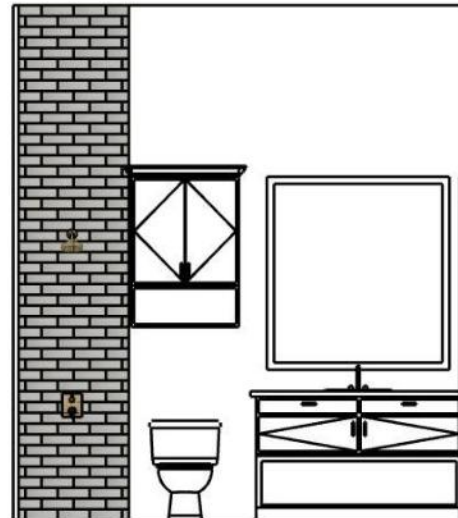

NOTES:

SHOWER NICHE TO BE W12"XH24", WITH GLASS SHELF IN THE MIDDLE, BOTTOM OF NICHE TO BE APPROX. 48" AFF, CENTERED ON WALL. EXTERIOR NICHE EDGES TO BE LINED WITH SCHLUTER. SCHLUTER FINISH AND STYLE TBD.

Vanity backsplash and countertop – White Pearl Quartzite – 132139, supplied by AG&M Spicewood

Shower Niche Placement

SHOWER NICHE TO BE W12"XH24", WITH GLASS SHELF IN THE MIDDLE, BOTTOM OF NICHE TO BE APPROX. 48" AFF, CENTERED ON WALL