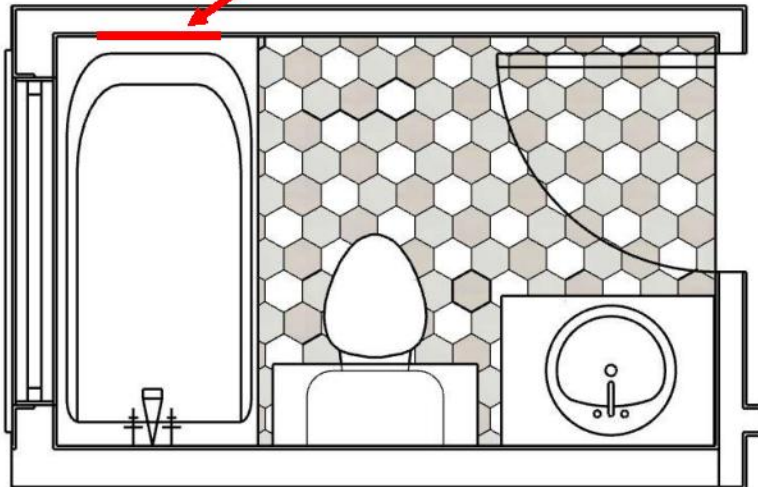

CUSTOMER NAME & ADDRESS: **DONNELL / 14311 River Forest DR**

ROOM: **Bath 4**

TYPE	SUPPLIER	NAME/ITEM#	SIZE
A – Floor Tile	Ann Sacks	AS16293-025 Arcilla Pambiche Ceramic White Hex	5.512x6.339x0.394
B – Floor Tile	Ann Sacks	AS16293-028 Arcilla Pambiche Ceramic Taupe Hex	5.512x6.339x0.394
C – Floor Tile	Ann Sacks	AS16293-026 Arcilla Pambiche Ceramic Grey Hex	5.512x6.339x0.394
D – Shower Wall Tile	Ann Sacks	AS16293-008 Arcilla Ceramic Nublado	3x12
E – Shower Niche Transition tile - Bullnose	Ann Sacks	AS16293-020 Arcilla Nublado Bullnose SBN	1x12 SBN

NOTES:
Apply floor design as shown
SHOWER NICHE TO BE W12”XH24”, WITH GLASS SHELF IN THE MIDDLE, BOTTOM OF NICHE TO BE APPROX. 48” AFF, CENTERED ON WILL
Vanity Countertop and backsplash: Bianco Vienna Quartz, Supplied by AG&M Spicewood