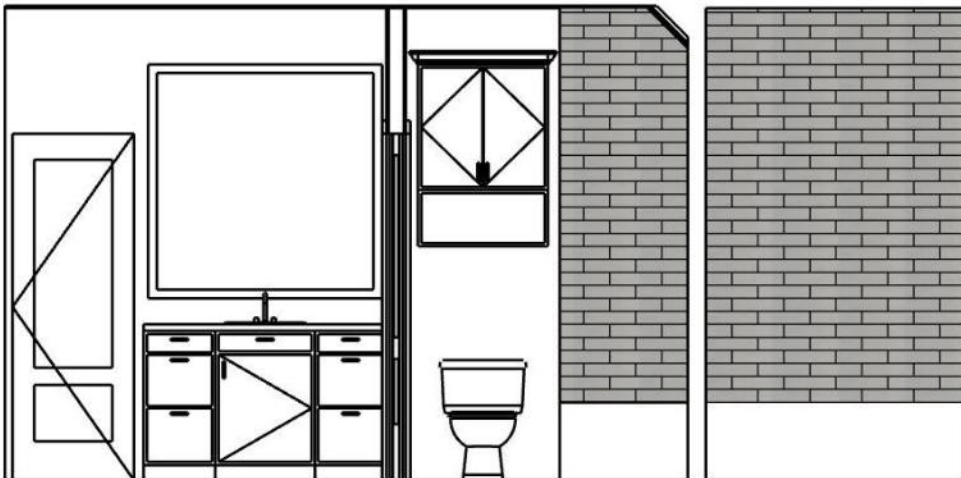

Shower Niche Placement

Not to Scale

Initial _____ / _____