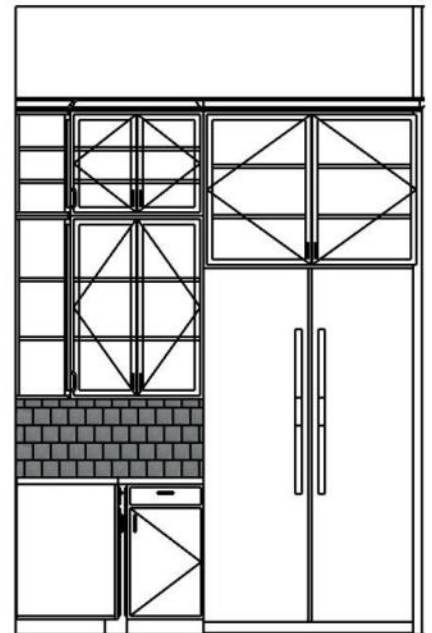

meredith owen
I N T E R I O R S

512.696.1524
www.meredithoweninteriors.com

CUSTOMER NAME & ADDRESS:

ROCKMOOR / 1801 Rockmoor Ave., Austin, TX 78703

ROOM:

KITCHEN – BACKSPLASH TILE

TYPE	SUPPLIER	NAME/ITEM#	SIZE	
A – Backsplash	ANN SACKS	AS13111-06 Idris Terracotta Pearl Grey, Bricklay application	3.937X3.937X.591	
NOTES:	Countertops for kitchen: White Macaubus Quartzite, 344301, supplied by AG&M Spicewood			

Not to Scale

Initial _____ / _____