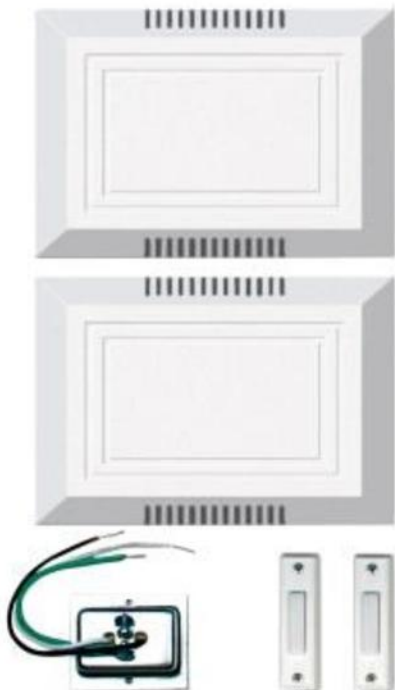

# of bulbs: 5

Wattage: 60 W

**GARAGE INTERIOR**

Vendor #: LW232R8

Vendor: American Lighting

Finish: White

**CHIME KIT**

Vendor #: C102X2L