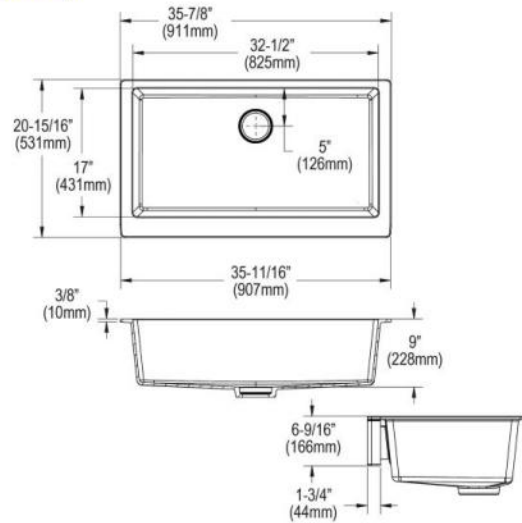

Included with Product: One LKPDQ1CR Perfect Drain and strainer.

AMERICAN PRIDE. A LIFETIME TRADITION.
Like your family, the Elkay family has values and traditions that endure. For almost a century, Elkay has been a family-owned and operated company, providing thousands of jobs that support our families and communities.

Product Compliance: CSA B45.5/IAPMO Z124
Accessory: ASME A112.18.2/CSA B125.2

Sinks are listed by IAPMO® as meeting the applicable requirements of the Uniform Plumbing Code®, International Plumbing Code®, and National Plumbing Code of Canada.

[Clean and Care Manual (PDF)](#)
[Installation Instructions (PDF) - 1000005326](#)
[Installation Instructions (PDF) - 1000003889 perfect-drain](#)
[Warranty (PDF)](#)